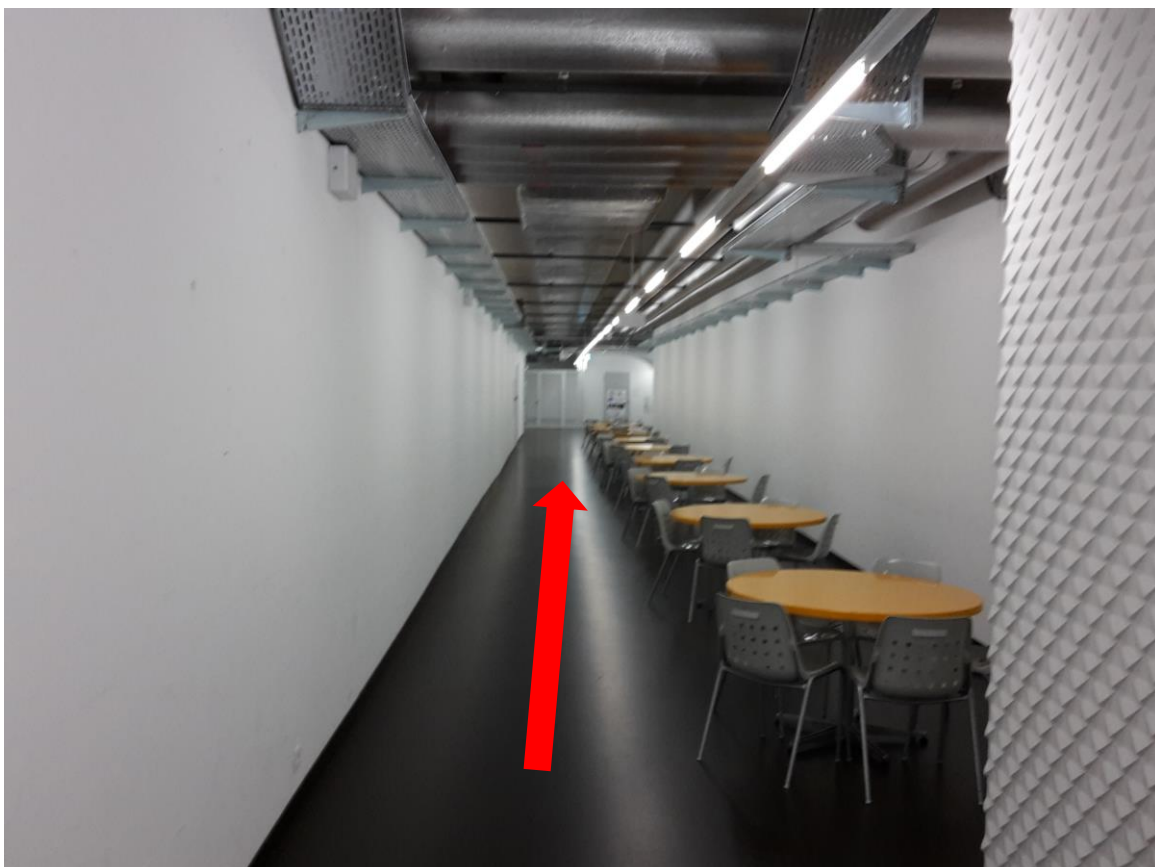

Projekt Neptun Help-Point Luzern

Universität Luzern, Frohburgstrasse 3 ([Google Maps](#))

1. Go to 1st basement

2. Take the second door on your right

3. Go down the floor

4. Take the last door on your right. In there you will find the Help-Point Luzern.